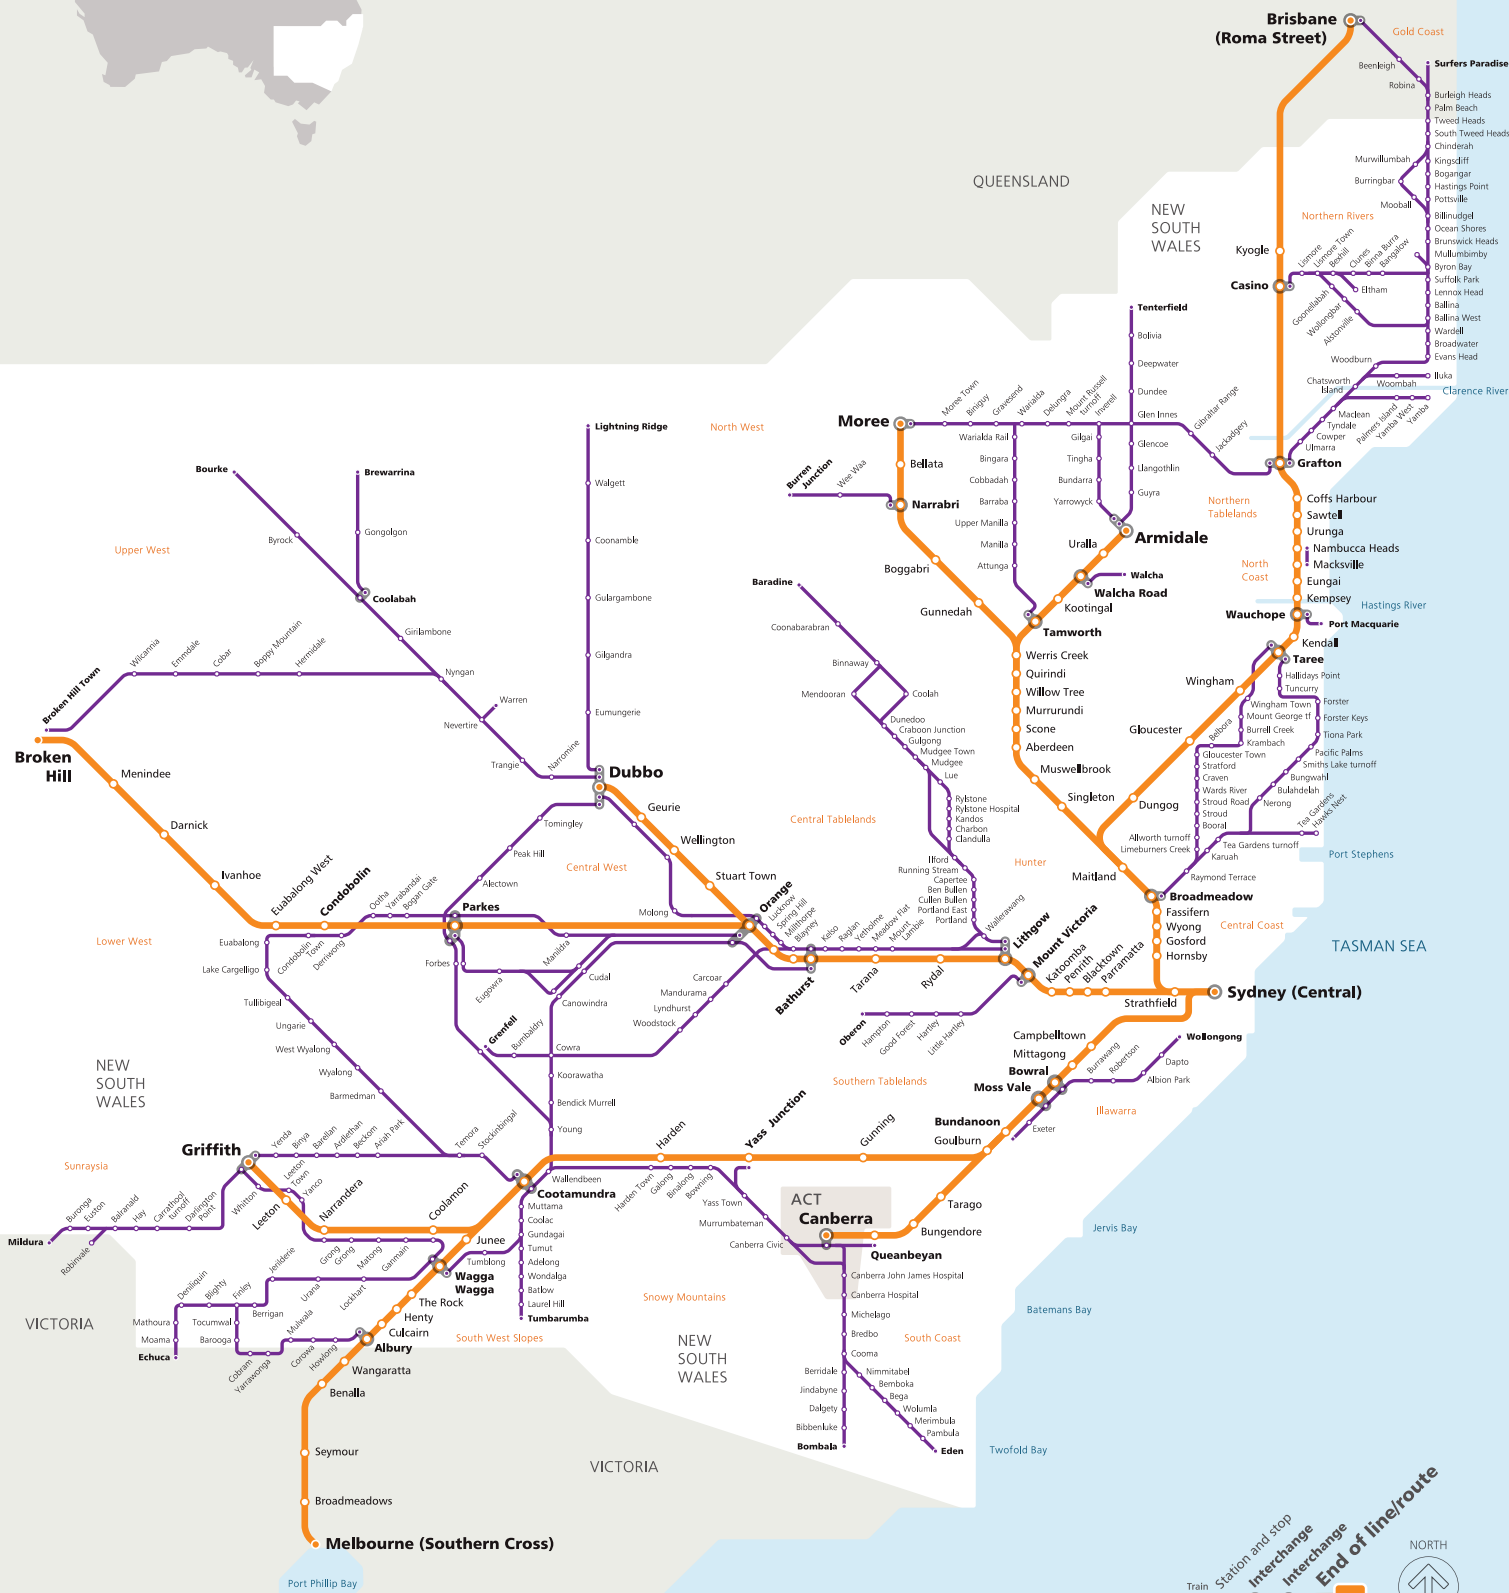

Regional Trains and Coaches

Check timetables and trip planners for train services and connections

Visit transportnsw.info