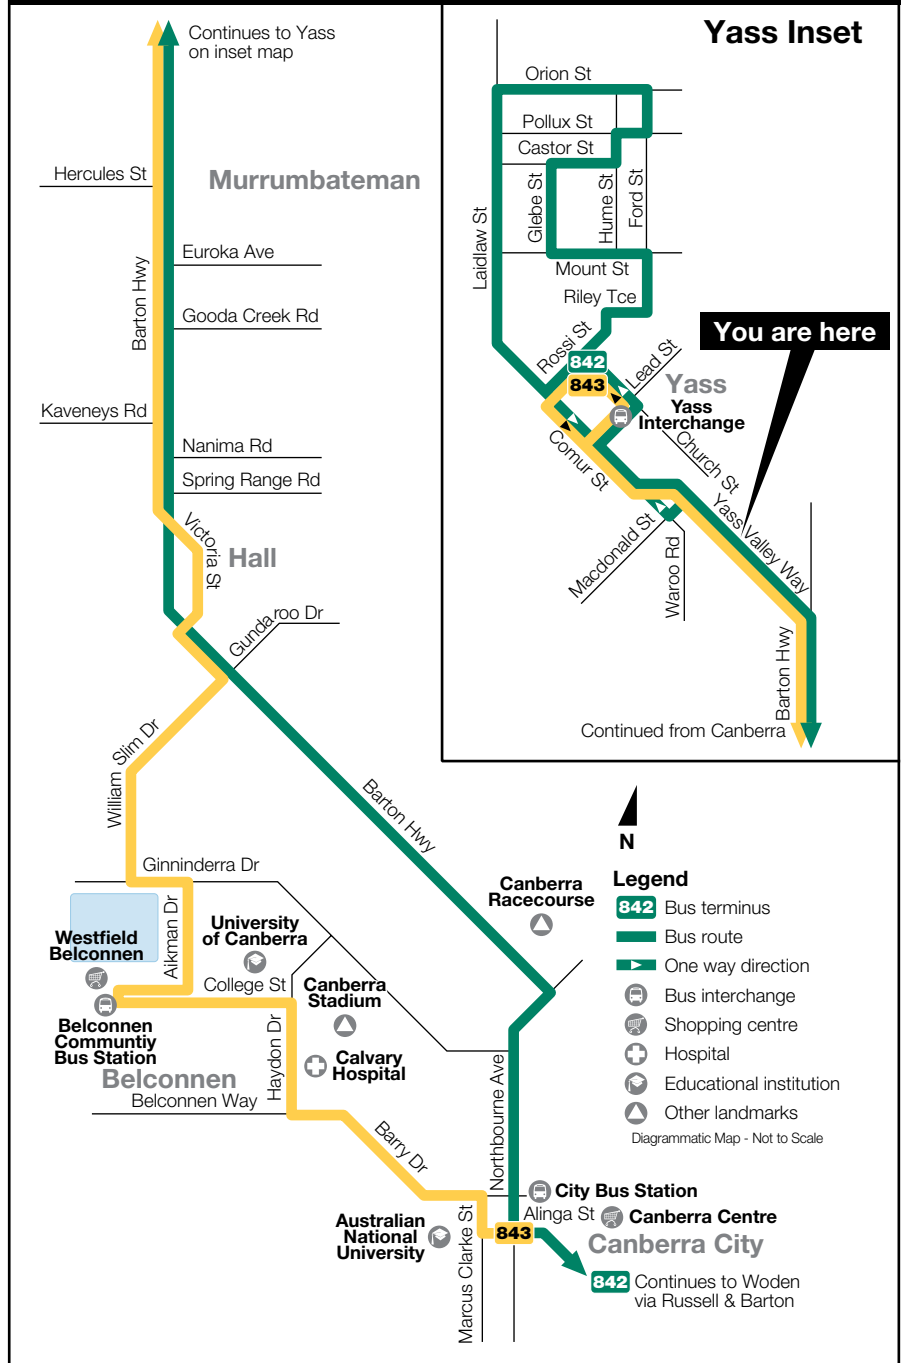

842 To Canberra City & Woden
via Murrumbateman

843 To Canberra City
via Murrumbateman, Hall & Belconnen

Scan the QR code to access our online timetables

Monday to Friday

AM

PM

AX7.01

AD3.42

A7.26

B8.56

Saturday, Sunday & NSW/ACT Public Holidays

No service

Explanations

- A** Route 842 bus.
- B** Route 843 bus.
- D** Not via Murrumbateman Winery or Northbourne Ave. Terminates at City Bus Station. On school days, diverts via Merryville Dr, Murrumbateman.
- X** Only the journey marked X operates between Christmas and New Year.
- Accessible buses operate at these times on this route.

Route Map

Effective: 3 September 2018
Stop: 2582073 Yass Valley Way

For timetables, fares and information please call **TravellerInfo** on 6299 3722 or visit our website at www.transborder.com.au