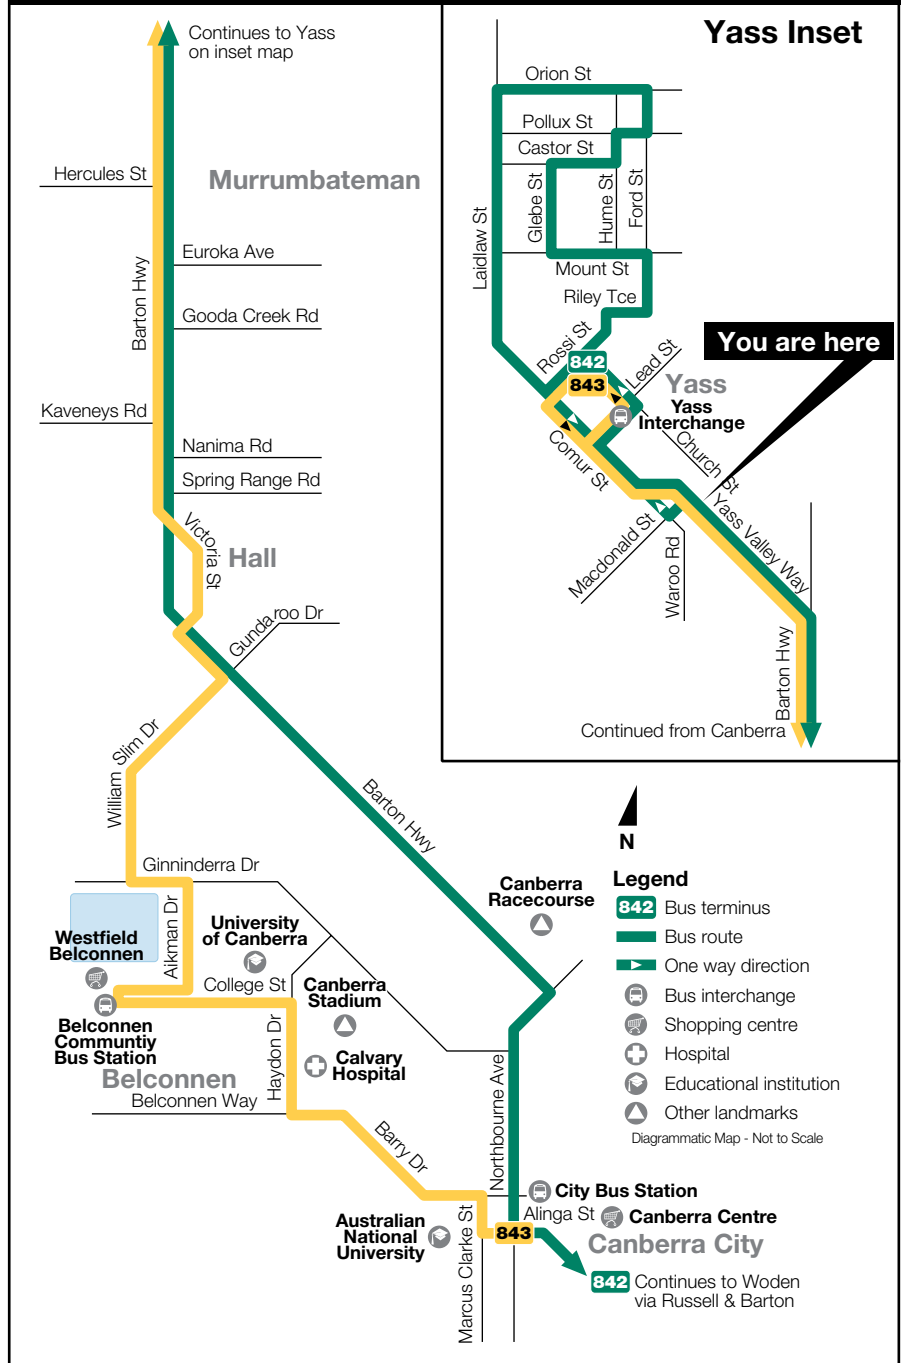

842 To Canberra City & Woden
via Murrumbateman

843 To Canberra City
via Murrumbateman, Hall & Belconnen

Scan the QR code to access our online timetables

Monday to Friday

AM

PM

AX6.57

AD3.37

A7.22

B8.52

Saturday, Sunday & NSW/ACT Public Holidays

No service

Explanations

- A** Route 842 bus.
- B** Route 843 bus.
- D** Not via Murrumbateman Winery or Northbourne Ave. Terminates at City Bus Station. On school days, diverts via Merryville Dr, Murrumbateman.
- X** Only the journey marked X operates between Christmas and New Year.
- Accessible buses operate at these times on this route.

Route Map

Effective: 3 September 2018

Stop: 2582069 Yass Valley Way & Grand Junction Road

For timetables, fares and information please call **TravellerInfo** on 6299 3722 or visit our website at www.transborder.com.au