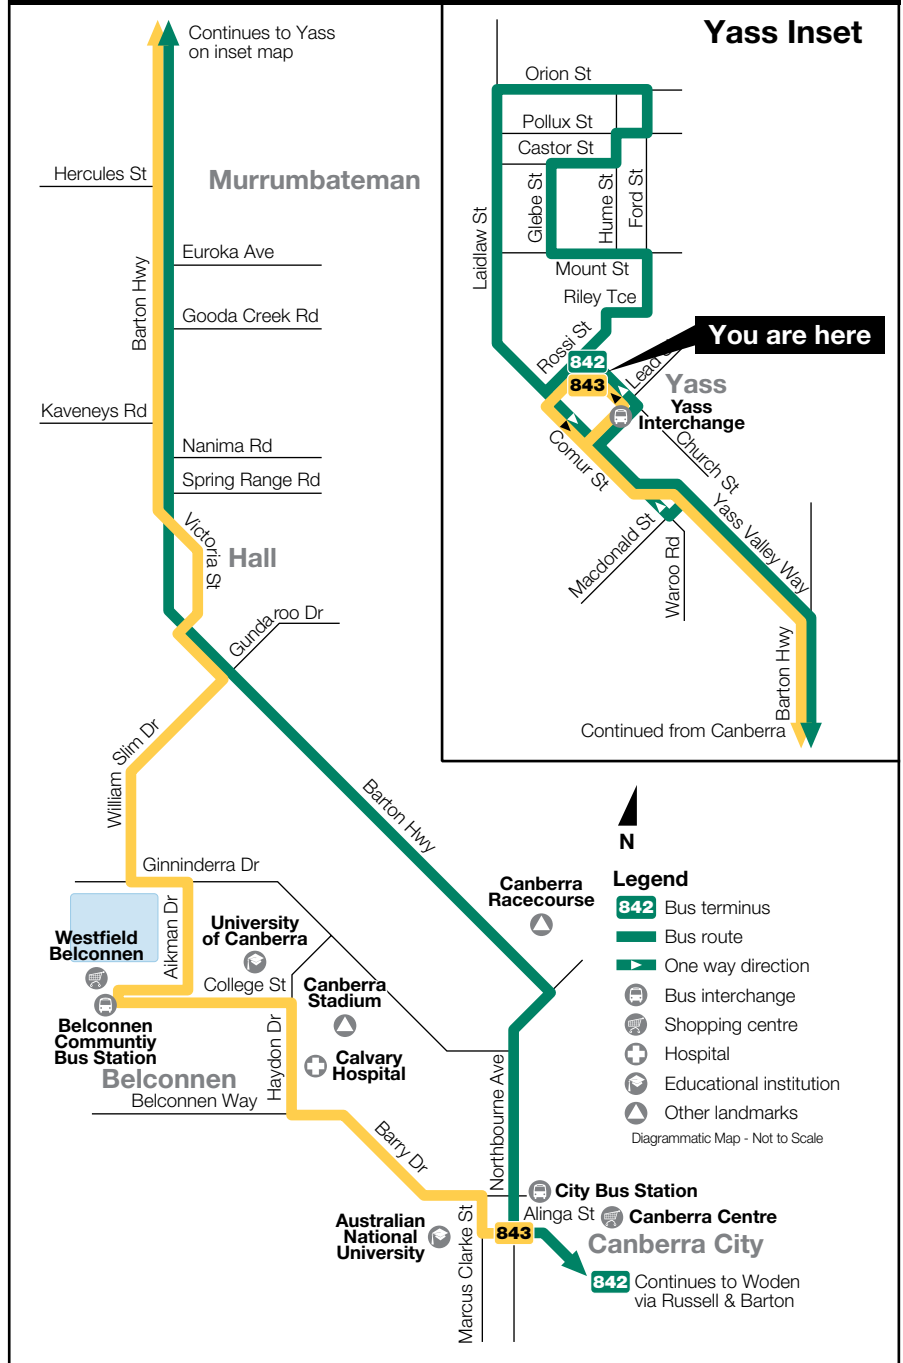

**842 To Canberra City & Woden**  
via Murrumbateman

**843 To Canberra City**  
via Murrumbateman, Hall & Belconnen

Scan the QR code to access our online timetables

**Monday to Friday**

**AM**

**PM**

AX6.49

AD3.35

A7.15

B8.45

**Saturday, Sunday & NSW/ACT Public Holidays**

**No service**

**Explanations**

- A** Route 842 bus.
- B** Route 843 bus.
- D** Not via Murrumbateman Winery or Northbourne Ave. Terminates at City Bus Station. On school days, diverts via Merryville Dr, Murrumbateman.
- X** Only the journey marked X operates between Christmas and New Year.
- Accessible buses operate at these times on this route.

**Route Map**

Effective: 3 September 2018

Stop: 2582067 Rossi Street, at Banjo Paterson Park

For timetables, fares and information please call **TravellerInfo** on 6299 3722 or visit our website at [www.transborder.com.au](http://www.transborder.com.au)