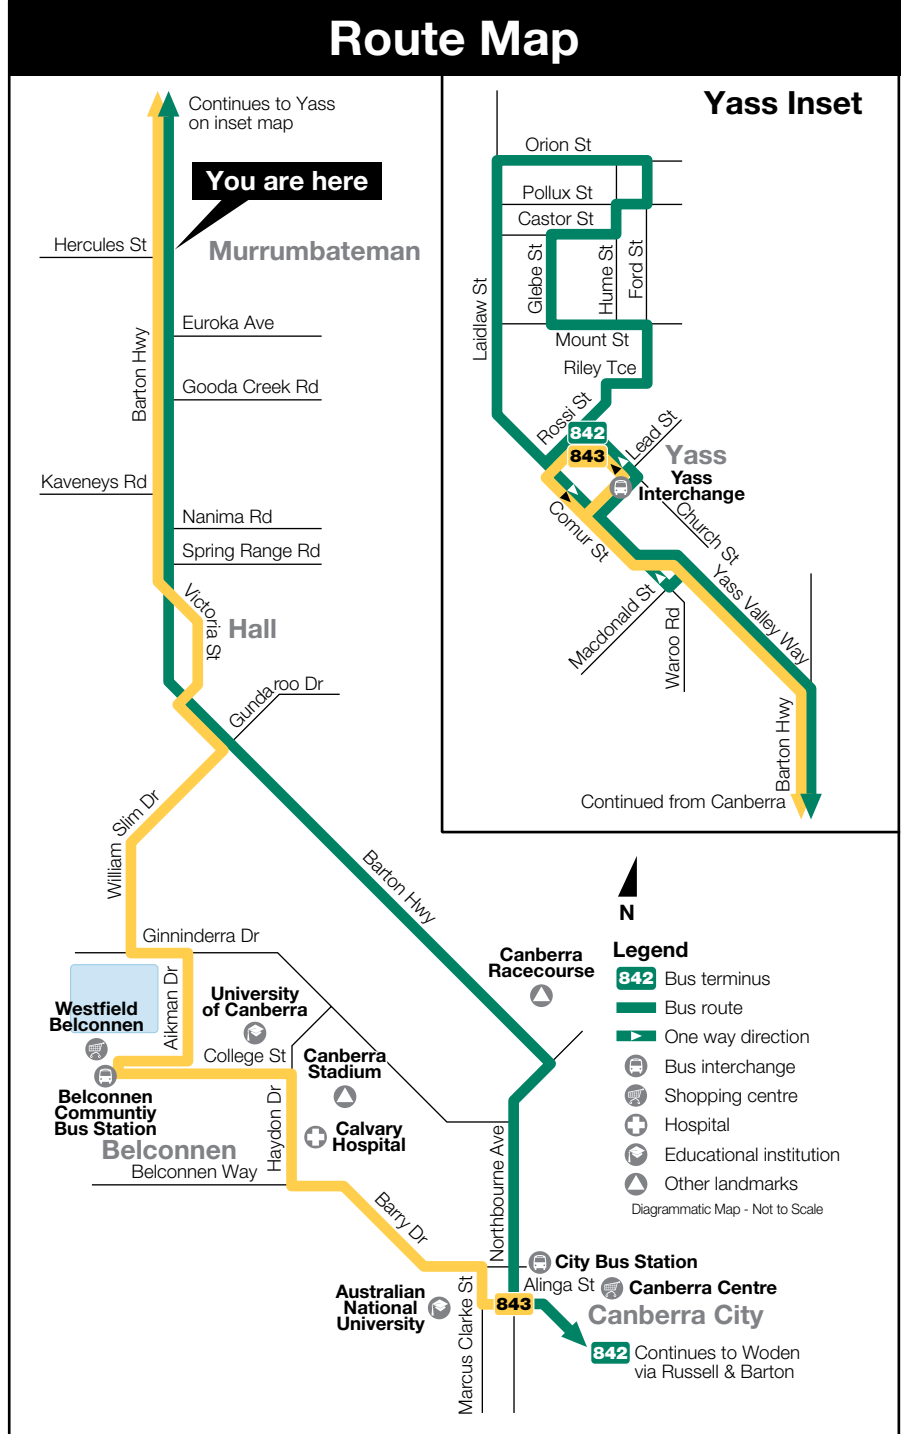

842 To Yass

843

Scan the QR code to access our online timetables

Monday to Friday

AM	PM
No service	2.47
	5.39
	6.01
	X6.19

Saturday, Sunday & NSW/ACT Public Holidays

No service

Explanations

- X** Only the journey marked X operates between Christmas and New Year.
- Accessible buses operate at these times on this route.

Effective: 3 September 2018

Stop: 2582006 Murrumbateman Village

For timetables, fares and information please call **TravellerInfo** on 6299 3722 or visit our website at www.transborder.com.au