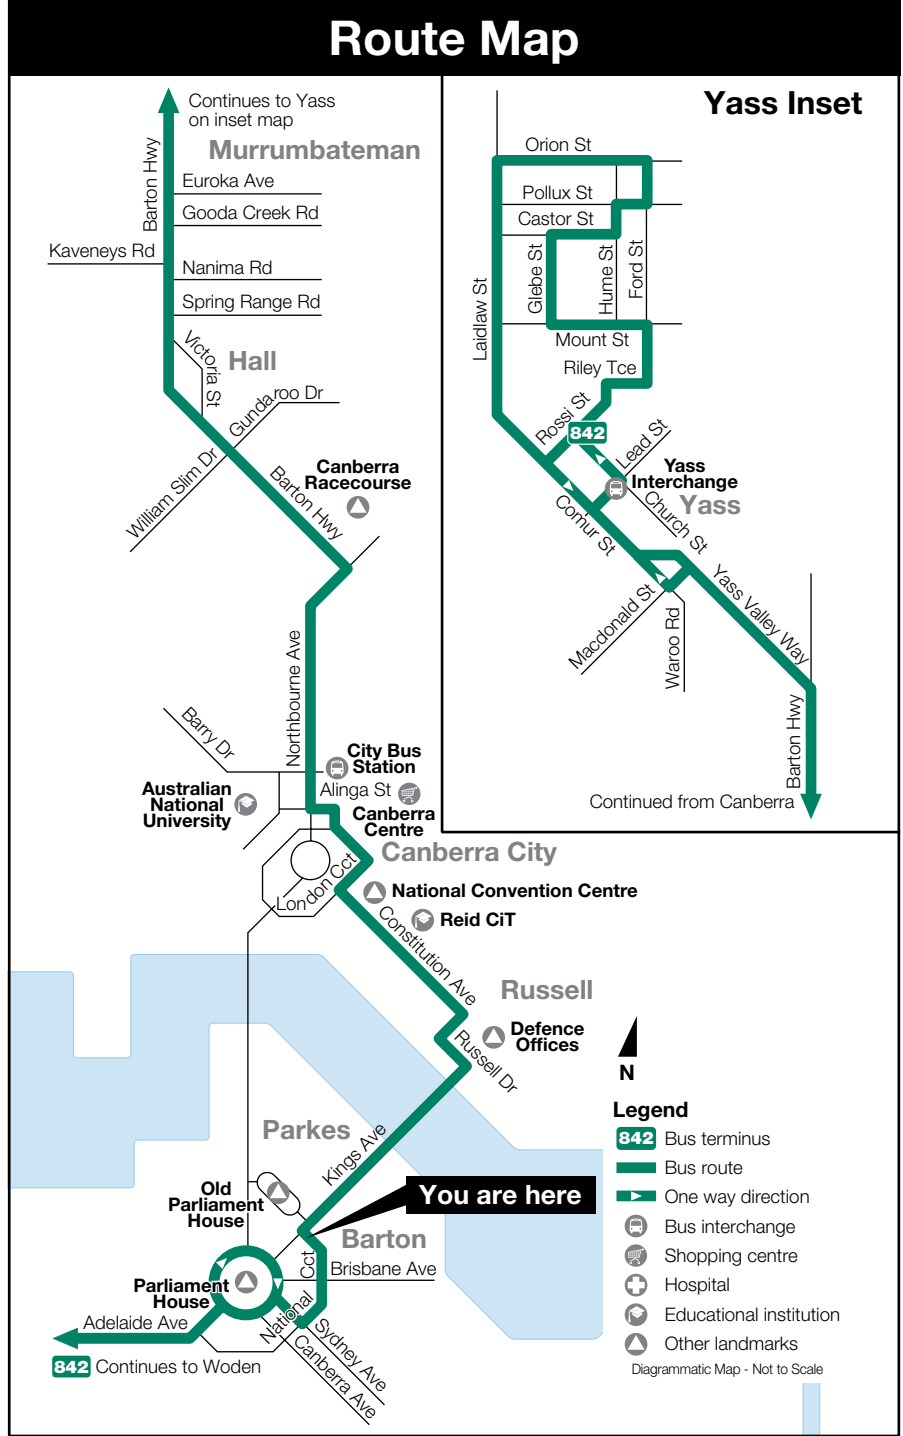

842 To Yass via Murrumbateman

Scan the QR code to access our online timetables

Monday to Friday

PM

4.45

HX5.25

Saturday, Sunday & NSW/ACT Public Holidays

No service

Explanations

- H** Via Hall Village on request only.
- X** Only the journey marked X operates between Christmas and New Year.
- Accessible buses operate at these times on this route.

Effective: 3 September 2018

Stop: 2258 National Cct, nr Kings Ave

For timetables, fares and information please call **TravellerInfo** on 6299 3722 or visit our website at www.transborder.com.au