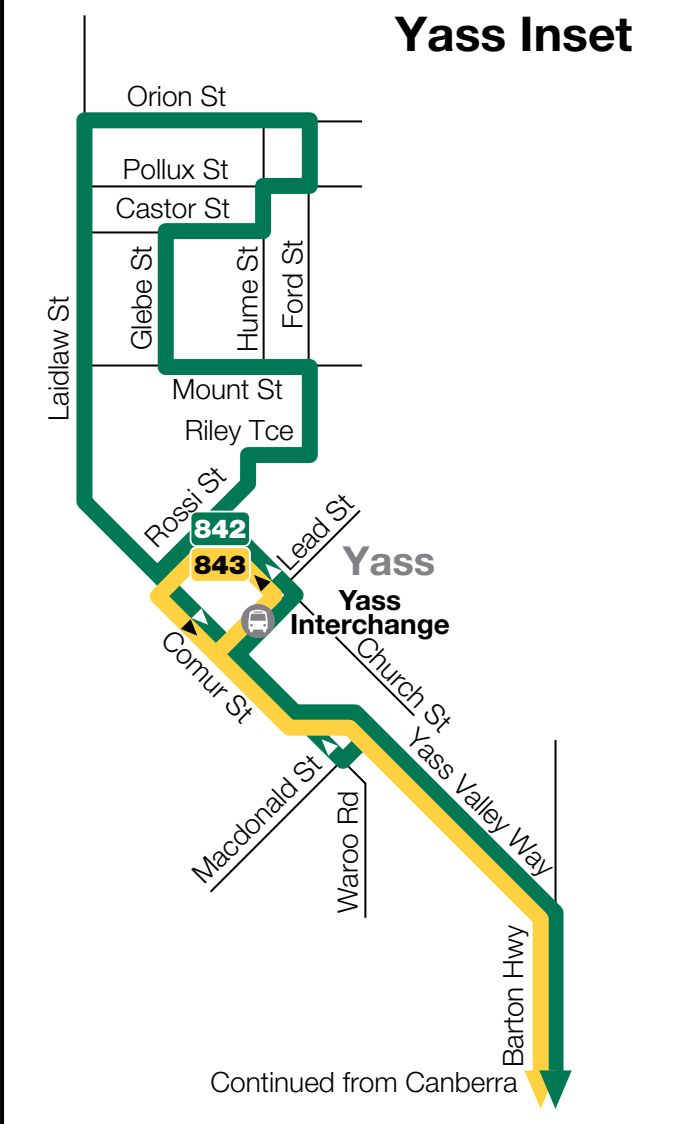

Routes 842/843 Bus Route Map

Legend

- 842 Bus terminus
- Bus route
- One way direction
- Bus interchange
- Shopping centre
- Hospital
- Educational institution
- Other landmarks

Diagrammatic Map - Not to Scale

842 Continues to Woden via Russell & Barton See map on next page

Routes 842/843 Bus Route Map