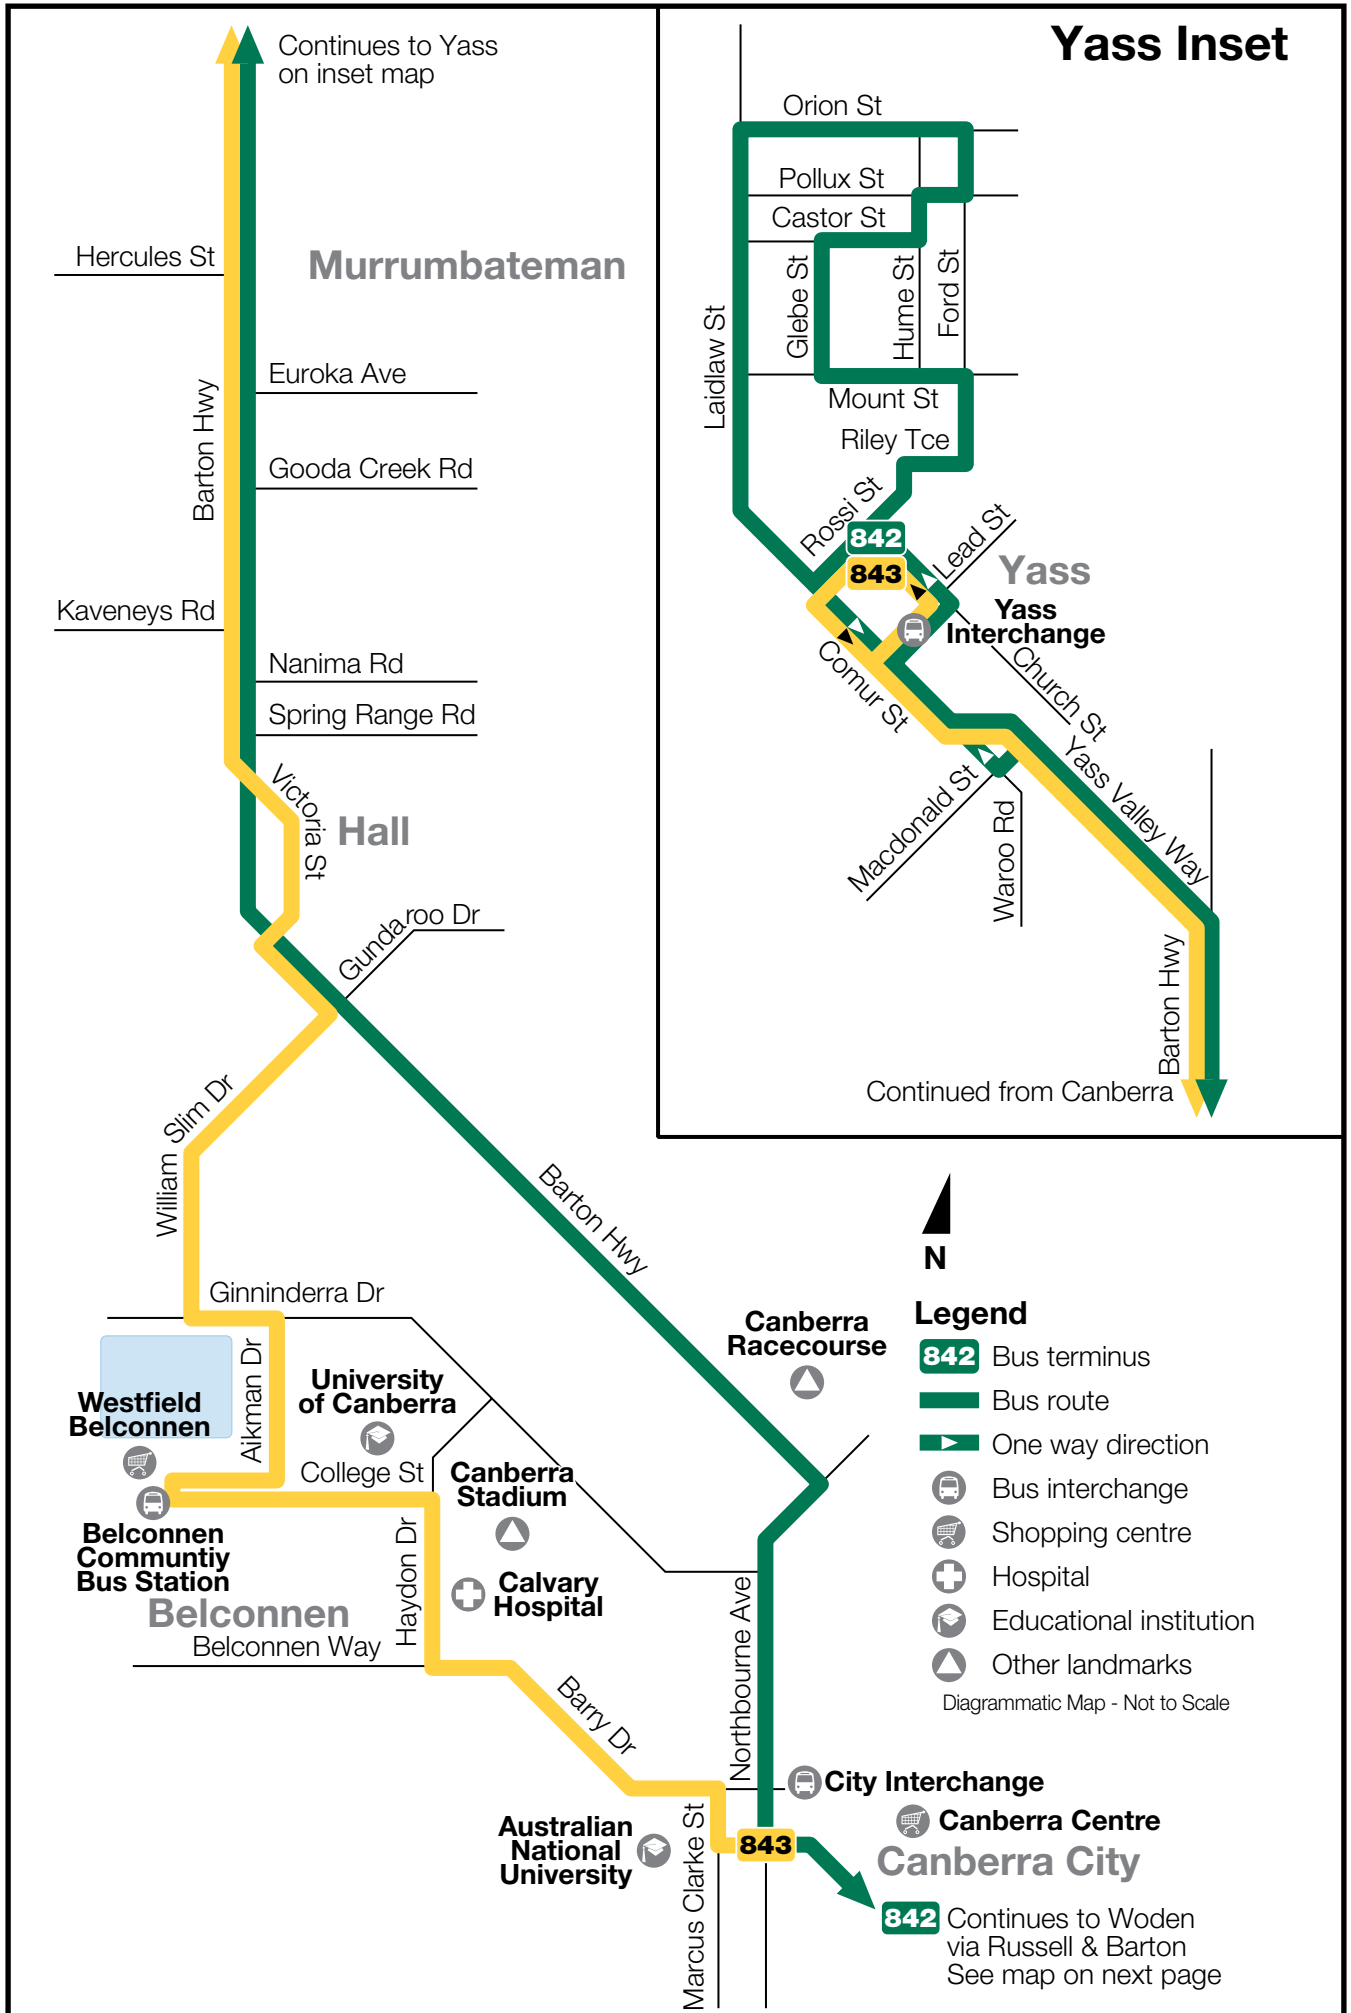

Routes 842/843 Bus Route Map

Legend

- 842 Bus terminus
- Bus route
- One way direction
- Bus interchange
- Shopping centre
- Hospital
- Educational institution
- Other landmarks

Diagrammatic Map - Not to Scale

842 Continues to Woden via Russell & Barton See map on next page

Routes 842/843 Bus Route Map