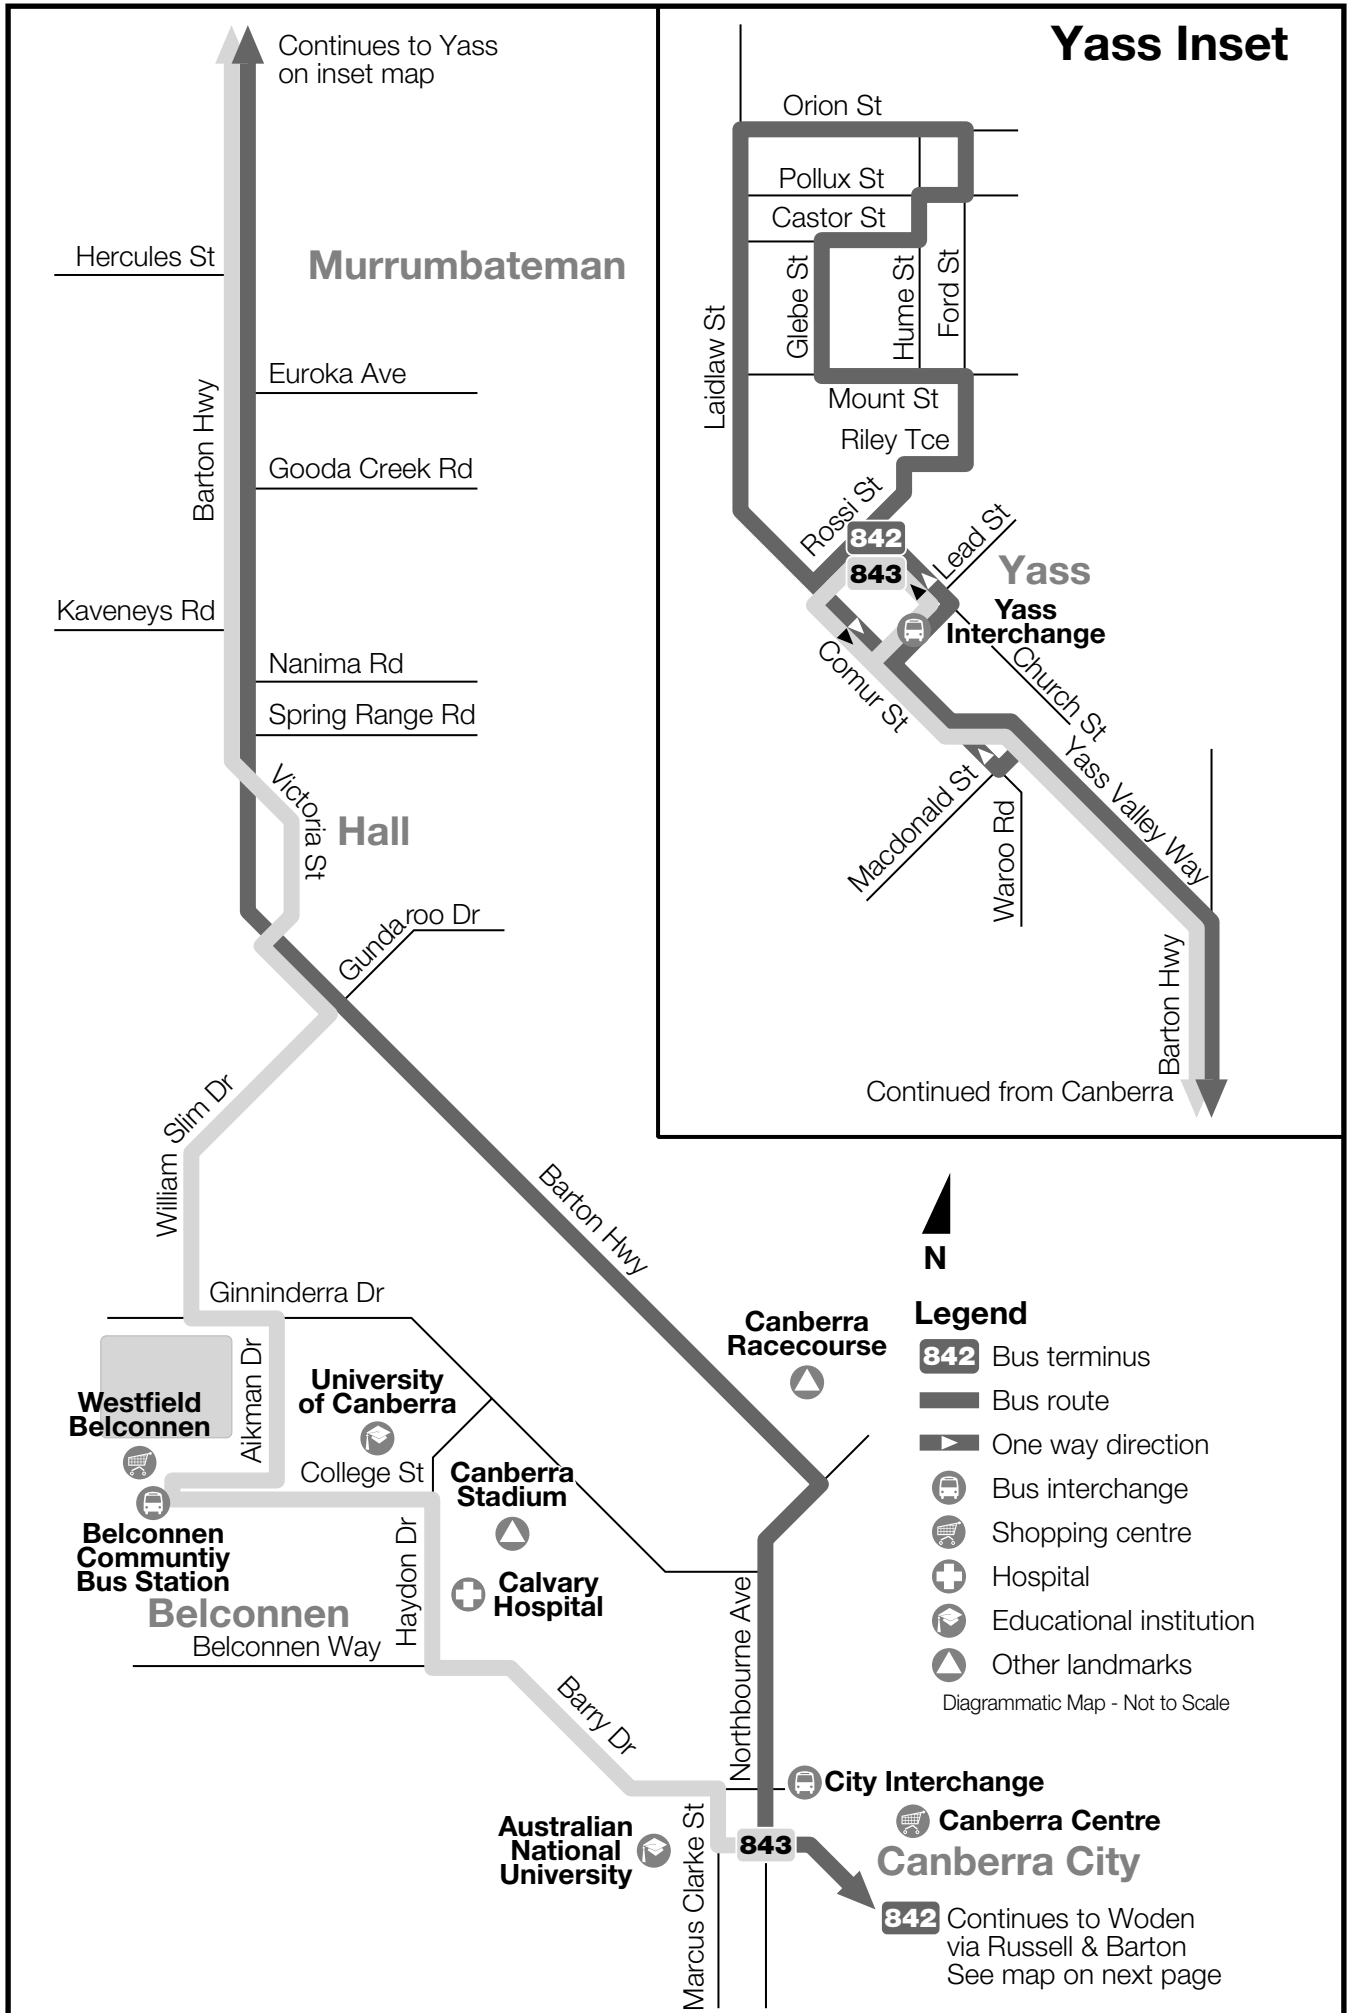

Routes 842/843 Bus Route Map