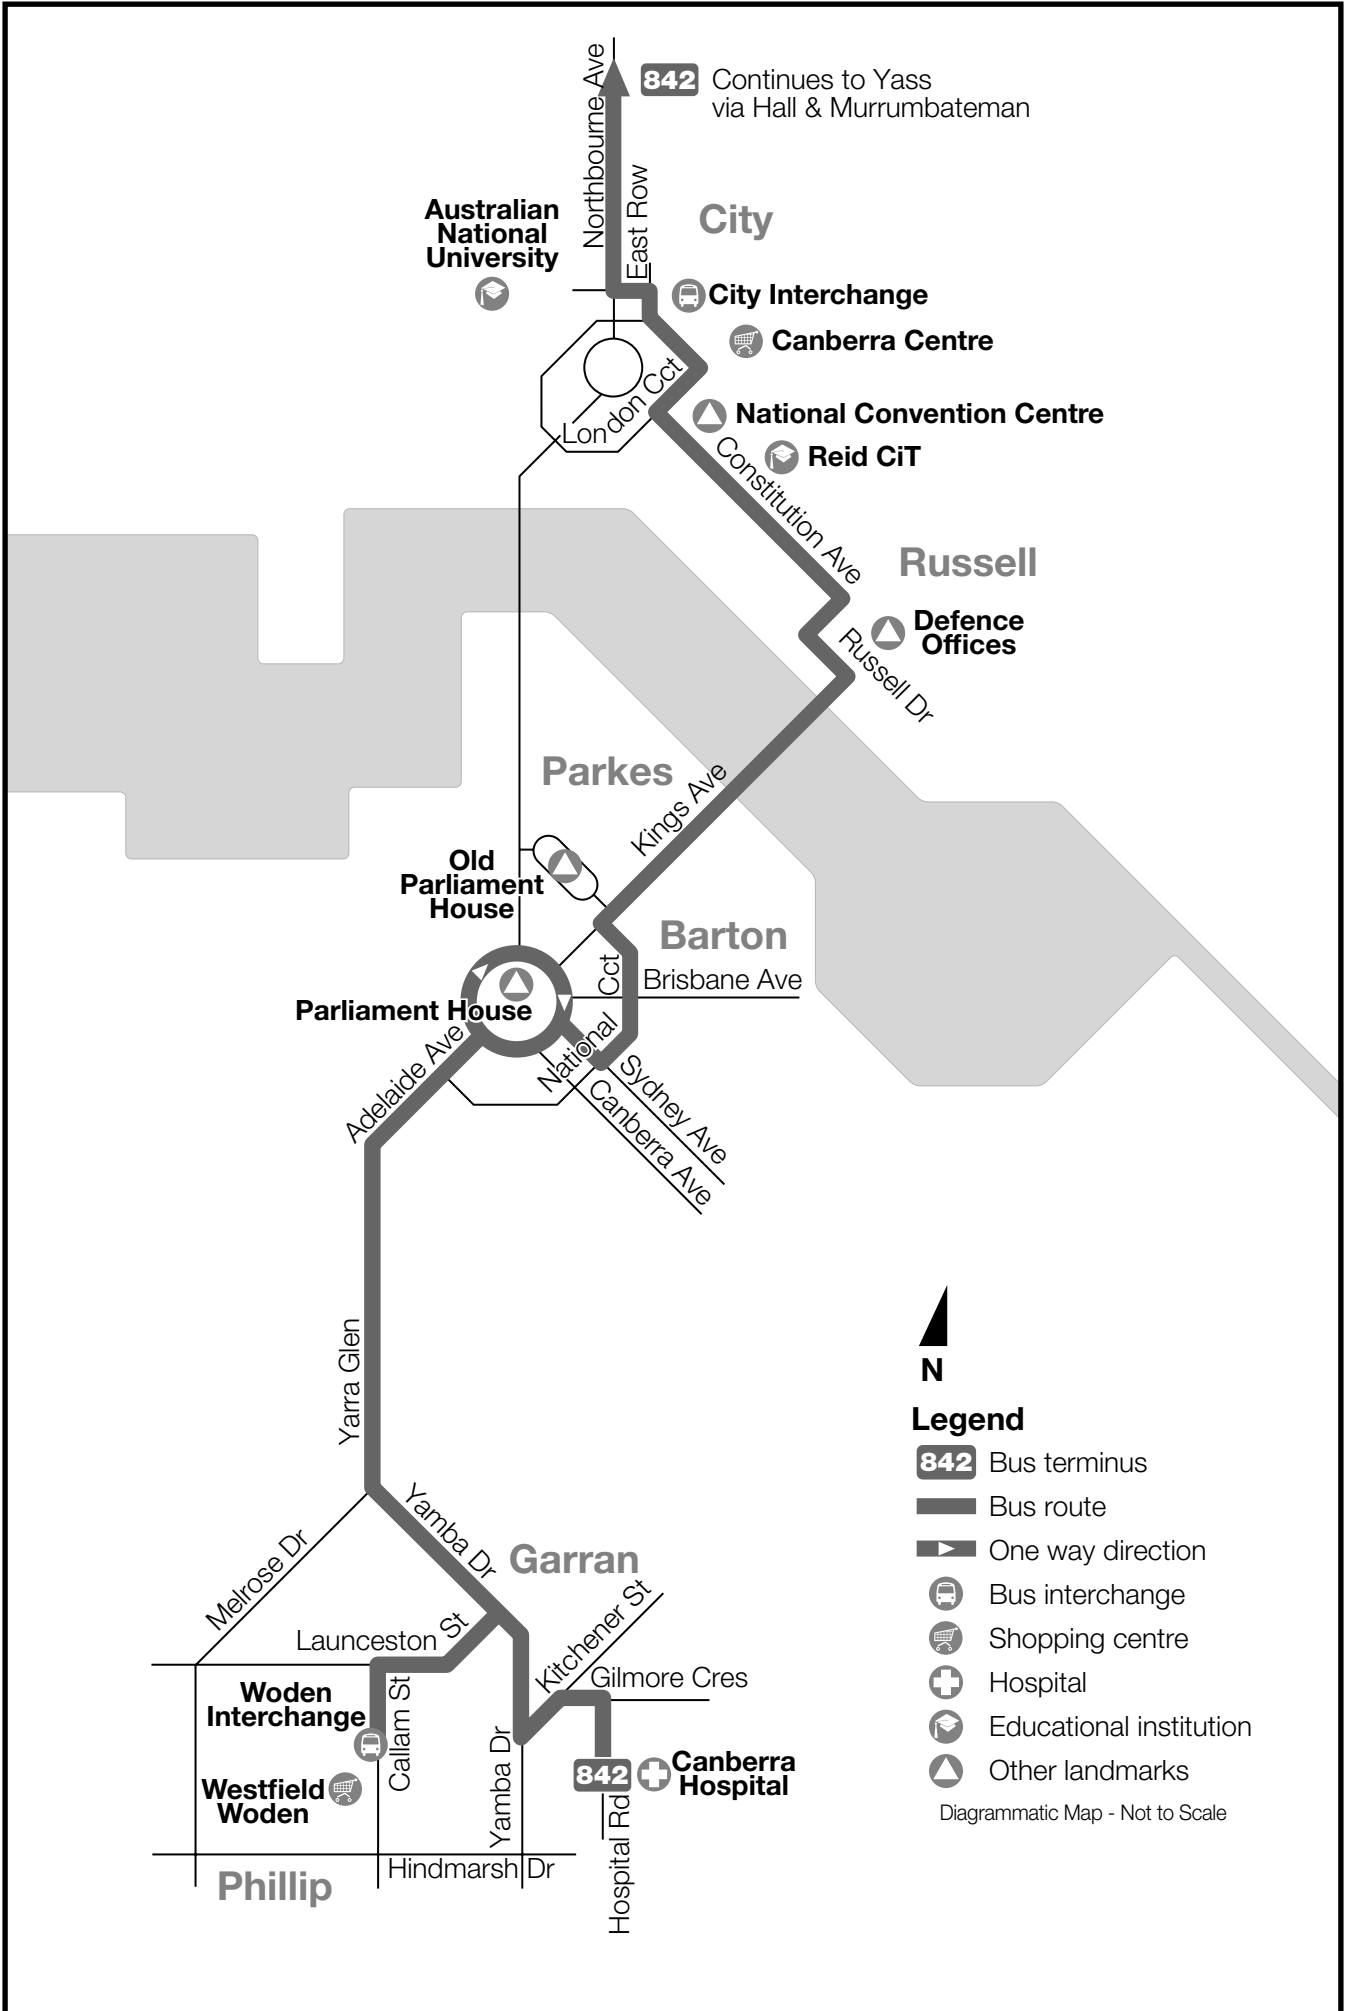

Routes 842/843 Bus Route Map

842 Continues to Yass via Hall & Murrumbateman

Australian National University

City

City Interchange

Canberra Centre

National Convention Centre

Reid CiT

Russell

Defence Offices

Parkes

Old Parliament House

Barton

Parliament House

N

Legend

842 Bus terminus

Bus route

One way direction

Bus interchange

Shopping centre

Hospital

Educational institution

Other landmarks

Diagrammatic Map - Not to Scale