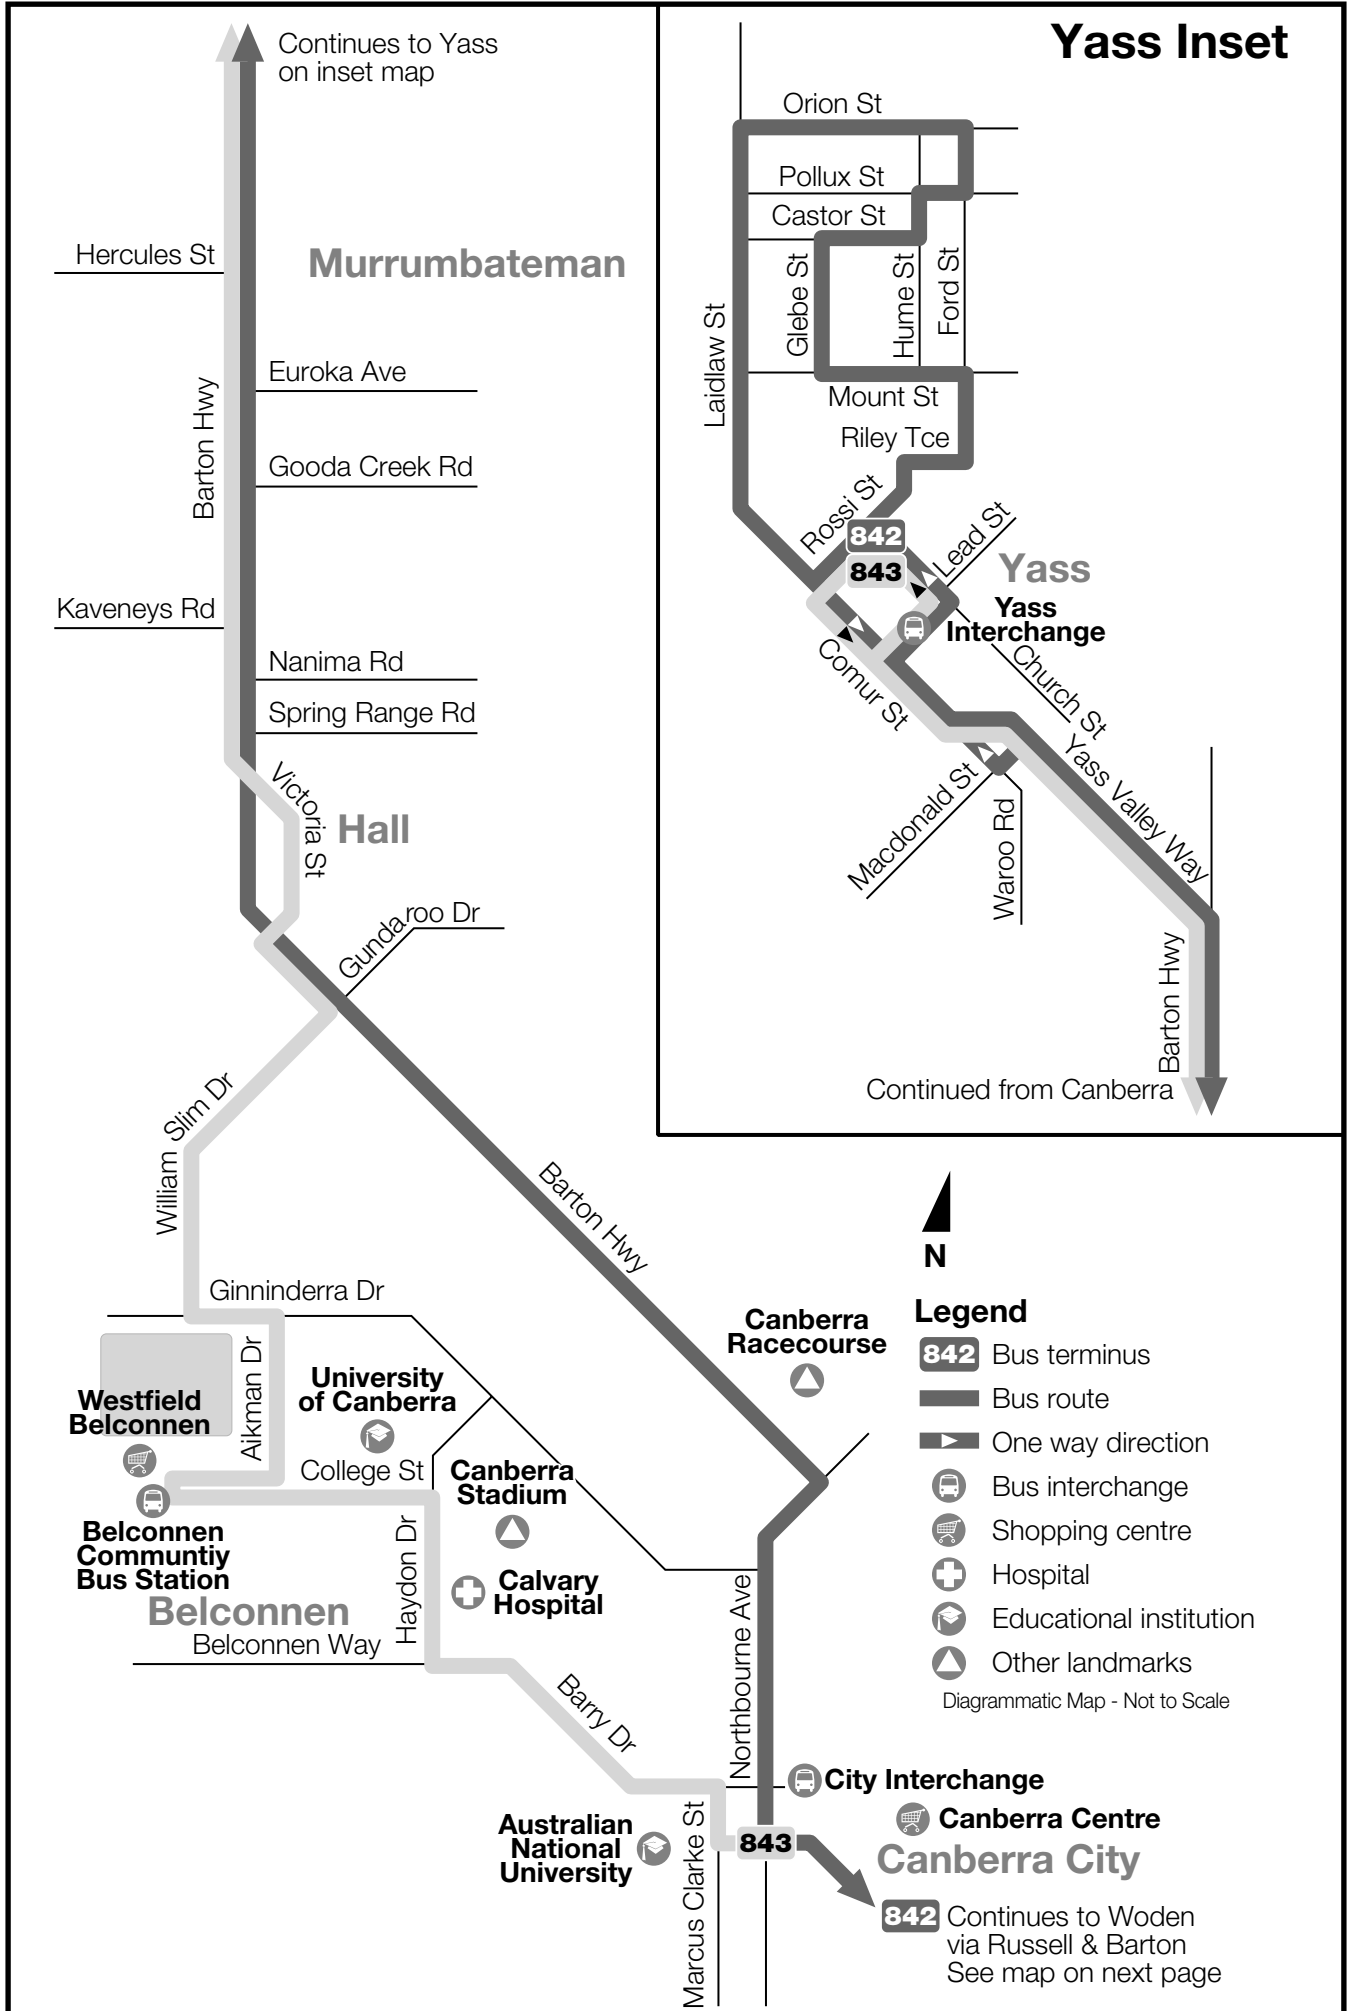

Routes
842/843

Yass to Canberra City & Canberra Hospital
via Murrumbateman, Hall, Belconnen, Russell,
Barton & Woden

(also shows school services Eagle/Koala)

| | | | S202 | S213 | | |
|---------------------------------|------------|------------|--------------|--------------|------------|------------|
| Monday to Friday | 842 | 842 | Koala | Eagle | 843 | 842 |
| | am | am | am | am | am | pm |
| Yass (Orion & Laidlaw St) | X6.40 | 7.05 | ... | ... | ... | ... |
| Yass Depot (Rossi St) | X6.49 | 7.15 | ... | ... | 8.45 | 3.35 |
| Yass Interchange | X6.53 | 7.19 | ... | 7.24 | 8.49 | 3.36 |
| Yass (Grand Junction Rd) | X6.57 | 7.22 | ... | ... | 8.52 | 3.37 |
| Yass Valley Way | X7.01 | 7.26 | ... | ... | 8.56 | 3.42 |
| Murrumbateman Village | X7.09 | 7.35 | ... | ... | 9.05 | 3.52 |
| Murrumbateman Winery | X7.11 | 7.38 | ... | ... | 9.08 | ... |
| Hall Village (Victoria St) | ... | ... | ... | ... | 9.21 | ... |
| Hall Inter. (Gladstone St) | ... | ... | s8.05 | s8.05 | ... | ... |
| Community Bus Stn. (Bay 6) | ... | ... | s8.30 | ... | 9.35 | ... |
| Lake Ginninderra College | ... | ... | s8.30 | ... | ... | ... |
| Calvary Hospital (Haydon Dr) | ... | ... | ... | ... | 9.40 | ... |
| Northbourne & Macarthur Ave | X7.47 | 8.21 | ... | ... | ... | ... |
| City Interchange | X7.51 | 8.25 | ... | os8.50 | 9.48 | v4.48 |
| CIT Reid | X7.57 | 8.31 | ... | ... | ... | ... |
| Russell | X8.00 | 8.34 | ... | ... | ... | ... |
| Barton (DFAT Sydney Ave) | X8.06 | 8.40 | ... | ... | ... | ... |
| Woden Inter. Platform 1 | X8.15 | 8.50 | ... | ... | ... | ... |
| Canberra Hospital (Hospital Rd) | X8.20 | 8.55 | ... | ... | ... | ... |

Routes 842/843 Bus Route Map

Continues to Yass on inset map

Yass Inset

Continued from Canberra

Legend

- 842** Bus terminus
- Bus route
- One way direction
- Bus interchange
- Shopping centre
- Hospital
- Educational institution
- Other landmarks